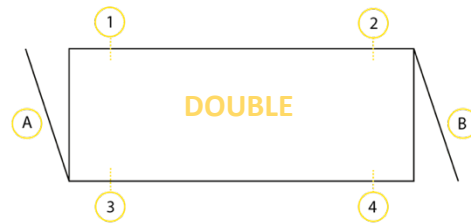

Maxus 1100 / 1400

LED small

330 x 180 mm.

LED large

320 x 820 mm

Base	Prices excl. VAT
Maxus 1100 – SINGLE (1 door)	€ 2284
Maxus 1100 – DOUBLE (2 doors)	€ 2352
Maxus 1400 – SINGLE (1 door)	€ 2482
Maxus 1400 – DOUBLE (2 doors)	€ 2556

Options	Possible position	Prices Excl. VAT
LED small	1 / 2 / 3 / 4	€ 256
LED large*	1 / 3	€ 585
Key lock	A / B	Standard
Digital combination lock	A / B	€ 152

POSITION

* Attention: LED large is only possible for Maxus Single