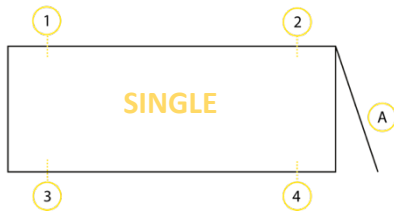

Maxus 1100 / 1400

LED small

330 x 180 mm.

LED large

320 x 820 mm

Base	Prices excl. VAT
Maxus 1100 – SINGLE (1 door)	€ 2284
Maxus 1100 – DOUBLE (2 doors)	€ 2352
Maxus 1400 – SINGLE (1 door)	€ 2482
Maxus 1400 – DOUBLE (2 doors)	€ 2556

Options	Possible position	Prices Excl. VAT
LED small	1 / 2 / 3 / 4	€ 256
LED large*	1 / 3	€ 585
Key lock	A / B	Standard
Digital combination lock	A / B	€ 152

POSITION

* Attention: LED large is only possible for Maxus Single