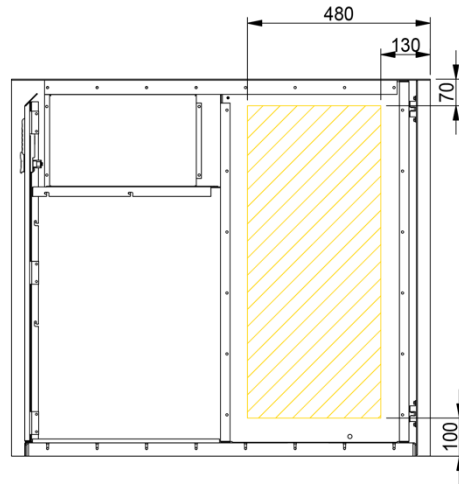

Maxus 1100 / 1400

LED small

330 x 180 mm.

LED large

320 x 820 mm

Base	Prices excl. VAT
Maxus 1100 – SINGLE (1 door)	€ 2284
Maxus 1100 – DOUBLE (2 doors)	€ 2352
Maxus 1400 – SINGLE (1 door)	€ 2482
Maxus 1400 – DOUBLE (2 doors)	€ 2556

Options	Possible position	Prices Excl. VAT
LED small	1 / 2 / 3 / 4	€ 256
LED large*	1 / 3	€ 585
Key lock	A / B	Standard
Digital combination lock	A / B	€ 152

POSITION

* Attention: LED large is only possible for Maxus Single