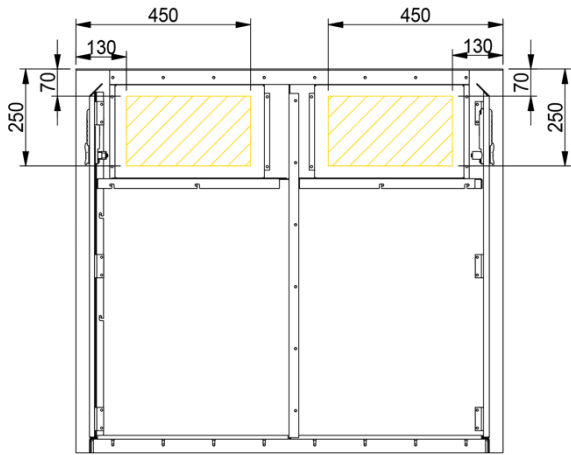

Maxus 1100 / 1400

LED small

330 x 180 mm.

LED large

320 x 820 mm

Base	Prices excl. VAT
Maxus 1100 – SINGLE (1 door)	€ 2284
Maxus 1100 – DOUBLE (2 doors)	€ 2352
Maxus 1400 – SINGLE (1 door)	€ 2482
Maxus 1400 – DOUBLE (2 doors)	€ 2556

Options	Possible position	Prices Excl. VAT
LED small	1 / 2 / 3 / 4	€ 256
LED large*	1 / 3	€ 585
Key lock	A / B	Standard
Digital combination lock	A / B	€ 152

POSITION

* Attention: LED large is only possible for Maxus Single